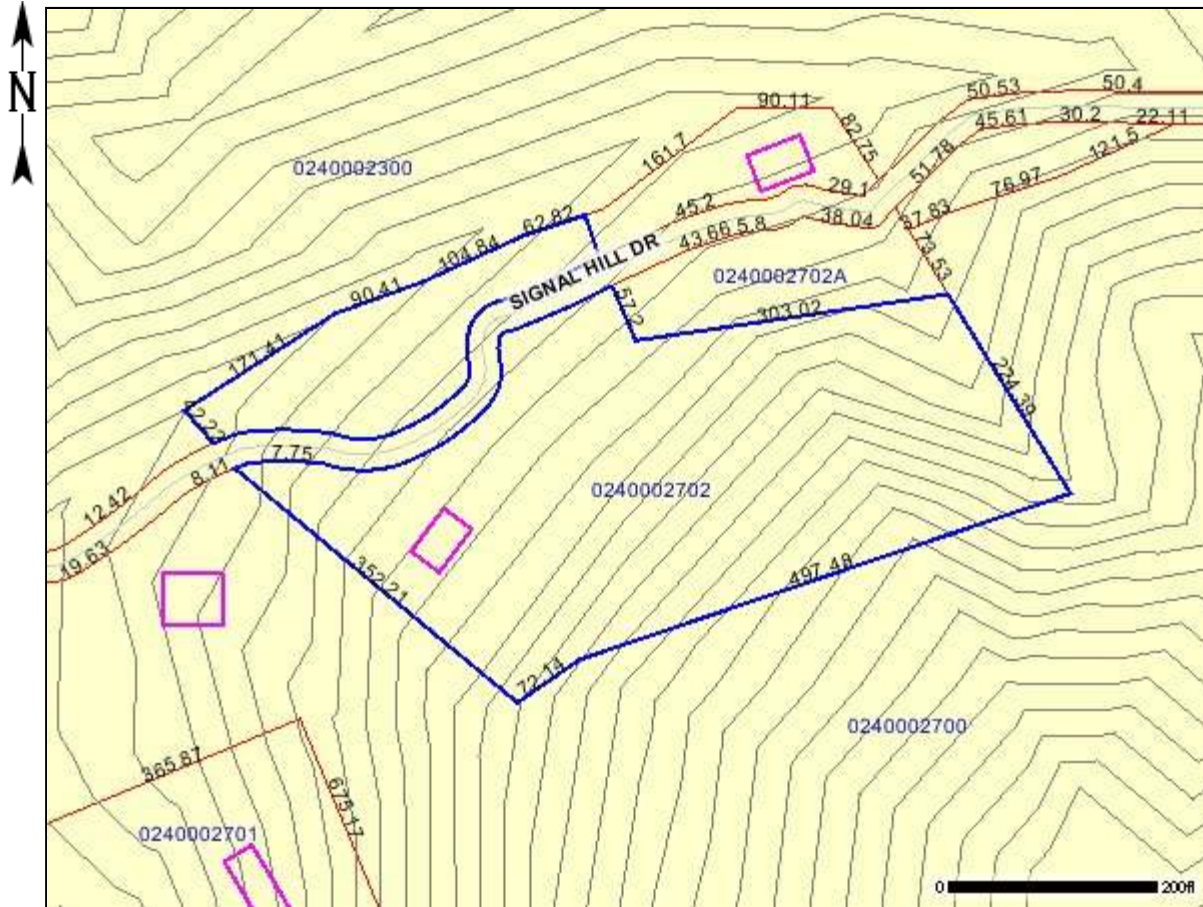

Franklin Co., VA

Parcels

Parcel ID: 0240002702
Map: 02400
Parcel: 02702
Zone: NZ
Owner: WIMMER VIRGIL W & SUSAN H
Co-Owner:
Owner Address: 160 SIGNAL HILL DRIVE
City: CALLAWAY
State: VA
Zip1: 24067
Description 1: RT 602
Description 2:
Acres: 5
Land Value: \$32,500
Bldg Value: \$60,200
Deed Book: 604
Deed Page: 0391
District: BW
Sale Price: \$5,000
Sale Date: 19970619
Plat Book: 0666
Plat Page: 1633
Adopted Flood Hazard: Field not found
Revised Flood Hazard: Field not found

DISCLAIMER: The information contained on this page is NOT to be construed or used as a "legal description". Map information is believed to be accurate but accuracy is not guaranteed.